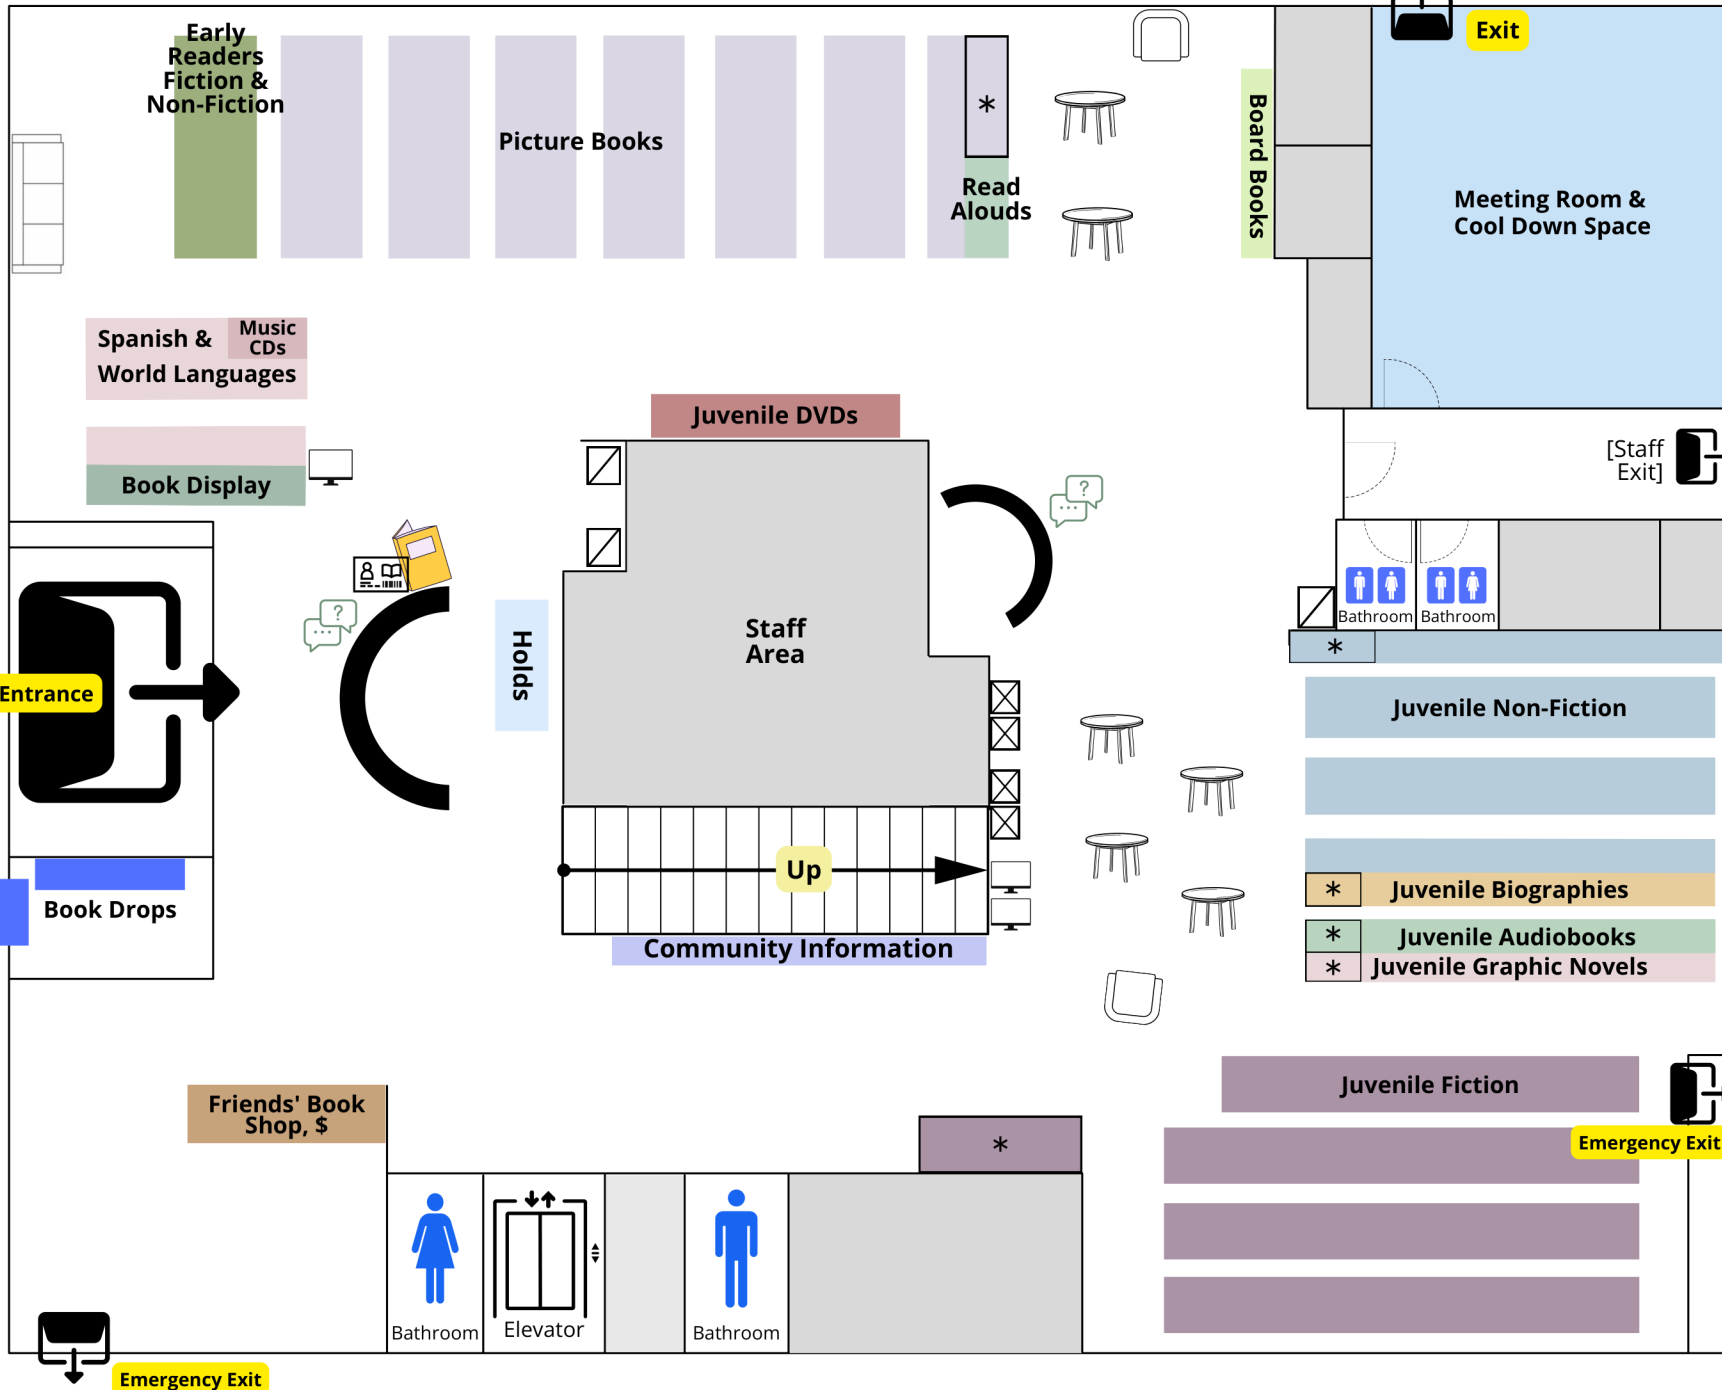

Main Library, First Floor

Key

-  Self Check-Out
-  Computer
-  Catalog Computer
-  New Books
-  Staff Desk/Help
-  Library Card Creation and Item Checkout
-  Staff Help

Sensory Kits Available For Use Include:

Sensory Environment Elements

- Scattered overhead light covers near seating areas
- Reduced Noise
- Lower Traffic

Emergency Exit

Emergency Exit

Entrance

Book Drops

Early Readers Fiction & Non-Fiction

Picture Books

Juvenile Audiobooks

Juvenile Graphic Novels

Juvenile Fiction

Friends' Book Shop, \$

Bathroom

Elevator

Bathroom

Emergency Exit

Main Library, Second Floor

Key

-  Self Check-Out
-  Computer
-  Catalog Computer
-  New Books
-  Staff Desk/Help
-  Library Card Creation and Item Checkout
-  Staff Help